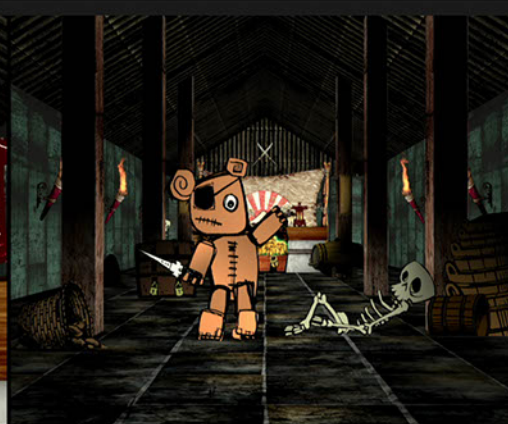

AMOREBA
DIRECTION+BROADCAST+PRINT
WAVATION+ESTATE+O
CREATION+CO.UK

MTV
PIRATES OF THE CARRIBEAN
TAVBROBROADCAST
DIRECTION+HD+GEN