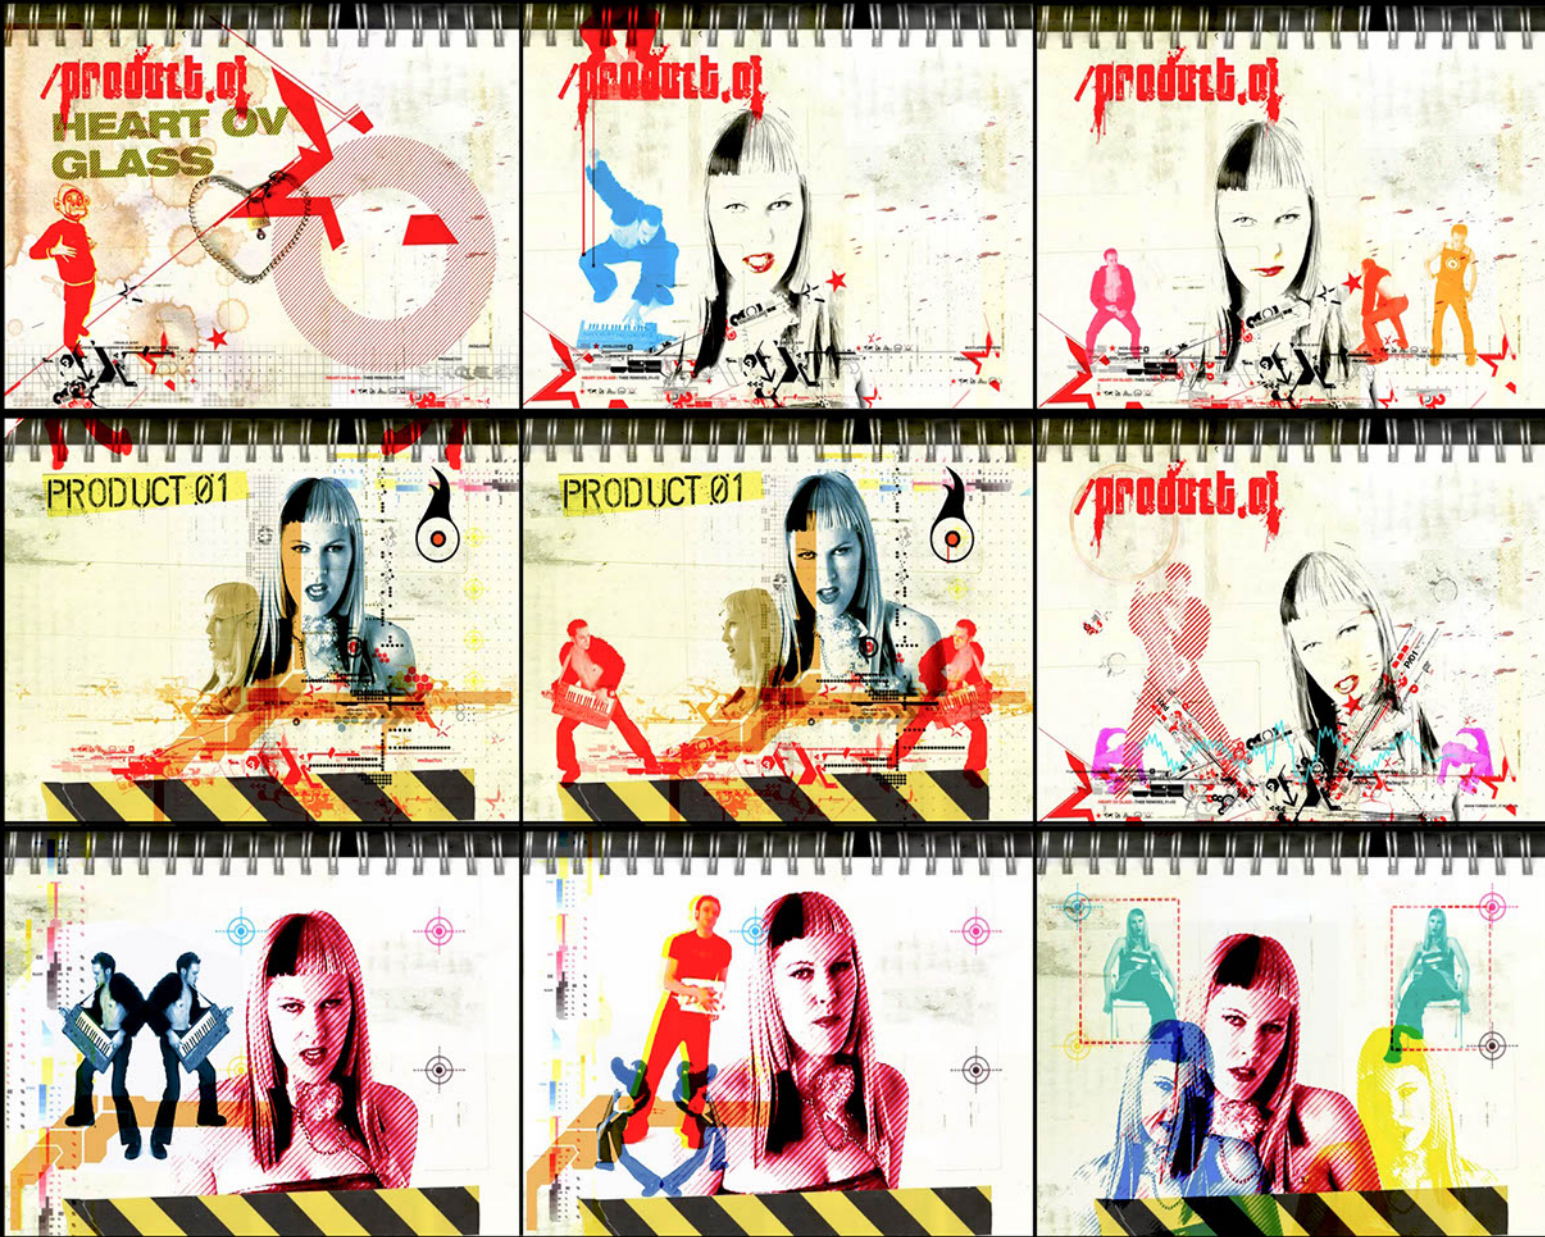

AMOEBA
DIRECTION+BROADCAST+PRINT
WWW.AMOEBACREATION.CO.UK

PRODUCT-01
HEART OV GLASS
MUSIC WARDEN
DIRECTION+DESIGN