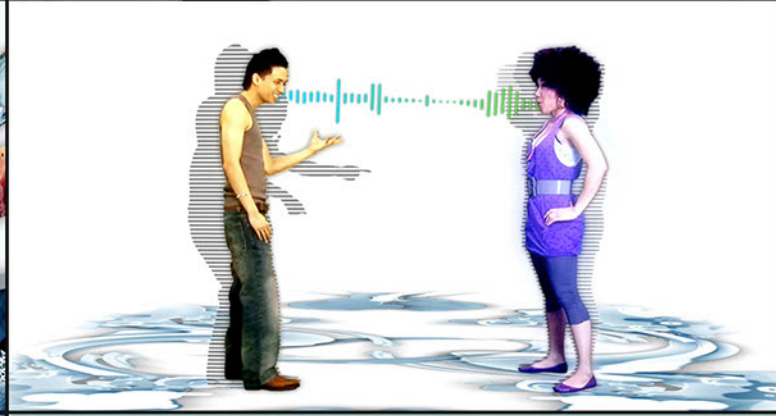

AMOEBA
DIRECTION+BROADCAST+PRINT
WWW.AMUEB.COM
CREATION@AMUEB.CO.UK

PLAYSTATION®Network

/STEP_01
=> GET A
PLAYSTATION®3