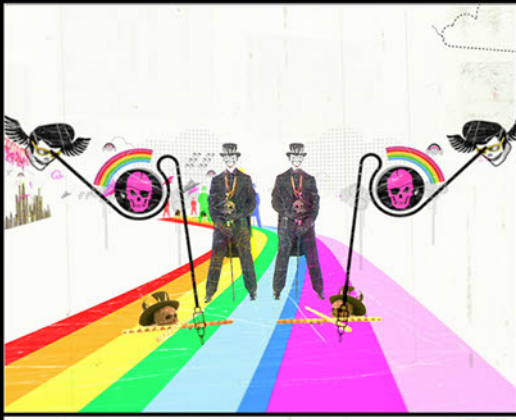

AMOEBA
DIRECTION+BROADCAST+PRINT
WWW.AMUEBA.COM
CREATION.CO.UK

PRODUCT.01
HOT TRAP

MUSIC VIDEO DESIGN
DIRECTION/ART/DESIGN