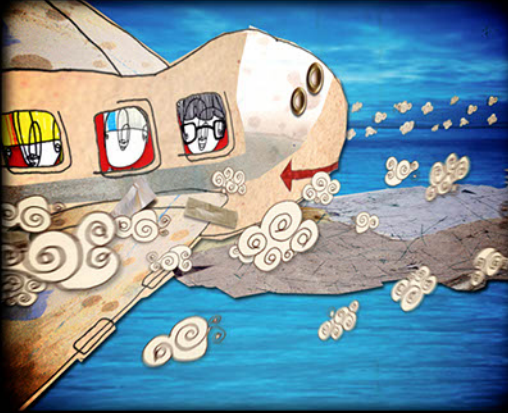

ANNO=BA
DIRECTION+BROADCAST+PRINT
LAWYER+ESTATE+ON
CREATOR+COOL

MTV MAN THE MOVIE
LAWYER+ESTATE+ON
DIRECTION+BROADCAST+PRINT