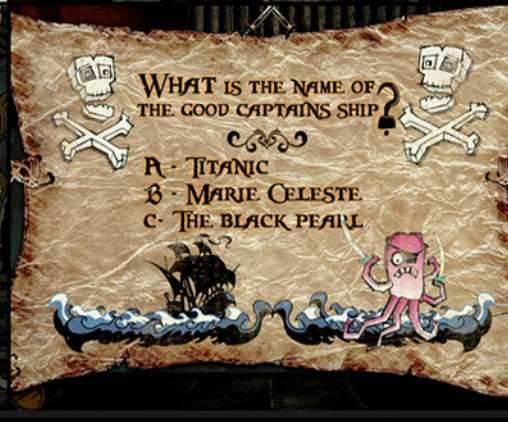

AMOREBA
DIRECTION+BROADCAST+PRINT
WAVATION+ESTATE+O
CREATION+CO.UK

MTV
PIRATES OF THE CARRIBEAN
TAVBROBROADCAST
DIRECTION+HD+GEN