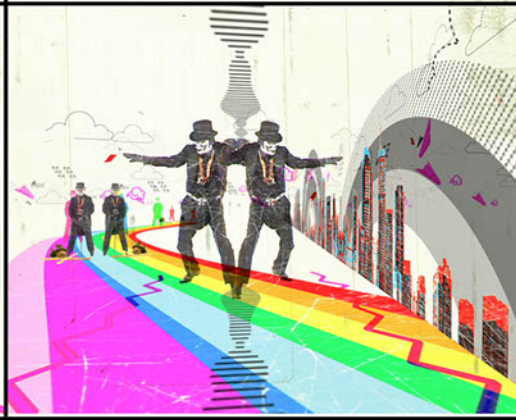

AMOEBA
DIRECTION+BROADCAST+PRINT
WWW.AMUEBA.COM
CREATION.CO.UK

PRODUCT.01
HOT TRAP

MUSIC VIDEO DESIGN
DIRECTION/ART/DESIGN