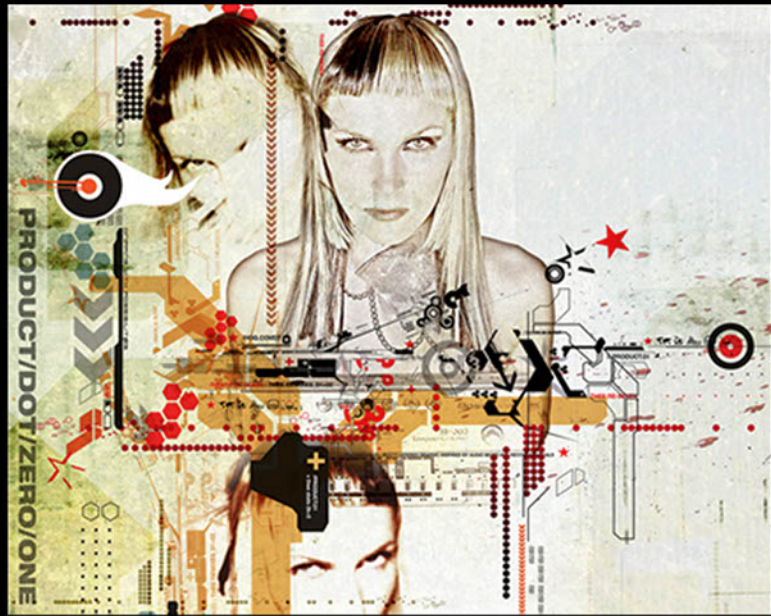

AMOEBA
DIRECTION+BROADCAST+PRINT
WWW.AMOEBACREATION.CO.UK

EDITORIAL
+PRESS
ADVERTISEMENTS