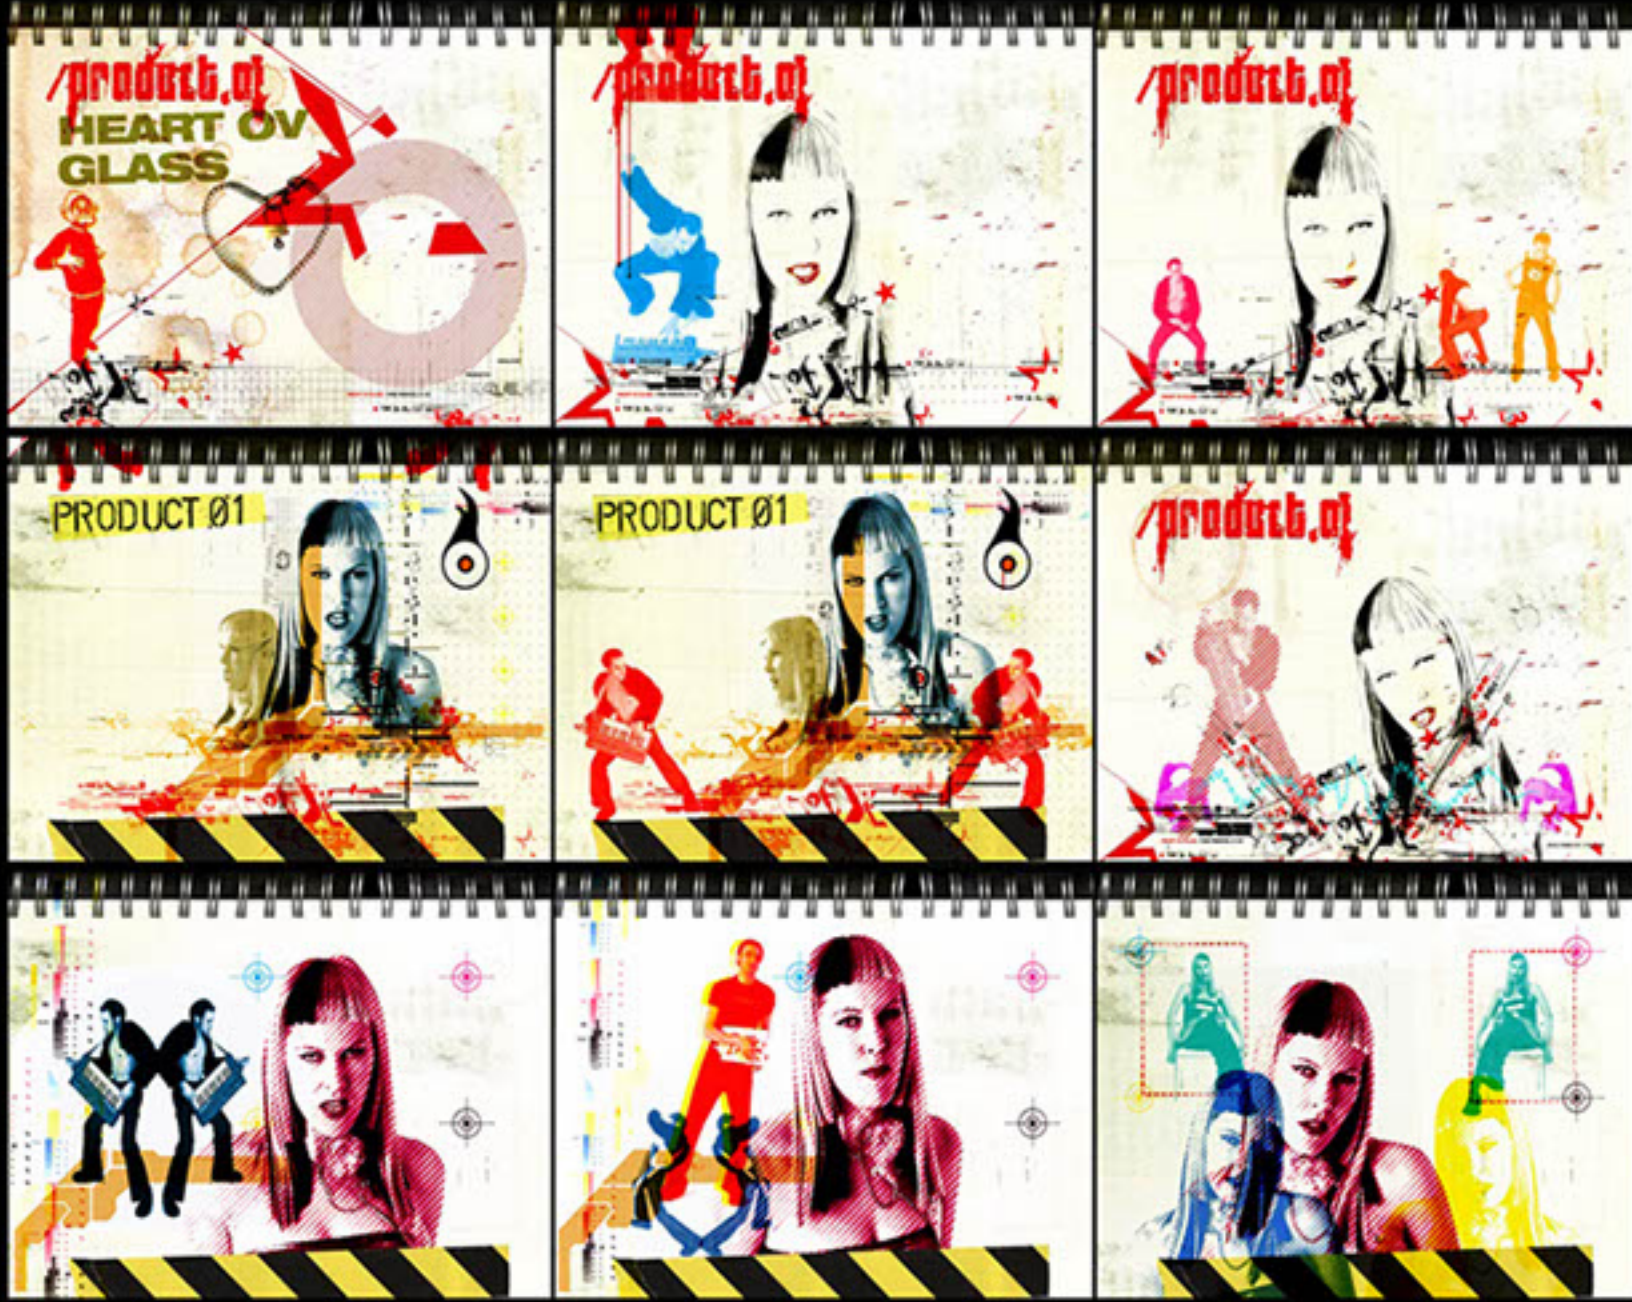

AMOEBA  
CONCEPT+DIRECTION+DESIGN

MTV  
JUSTIN TIMBERLAKE  
TV+BROADCAST  
DIRECTION+DESIGN

**AMOEBA**  
CONCEPT+DIRECTION+DESIGN

**MTV**  
MUE SINGLE LAUNCH  
TV+BROADCAST  
DIRECTION+DESIGN

**AMOEBA**  
CONCEPT+DIRECTION+DESIGN