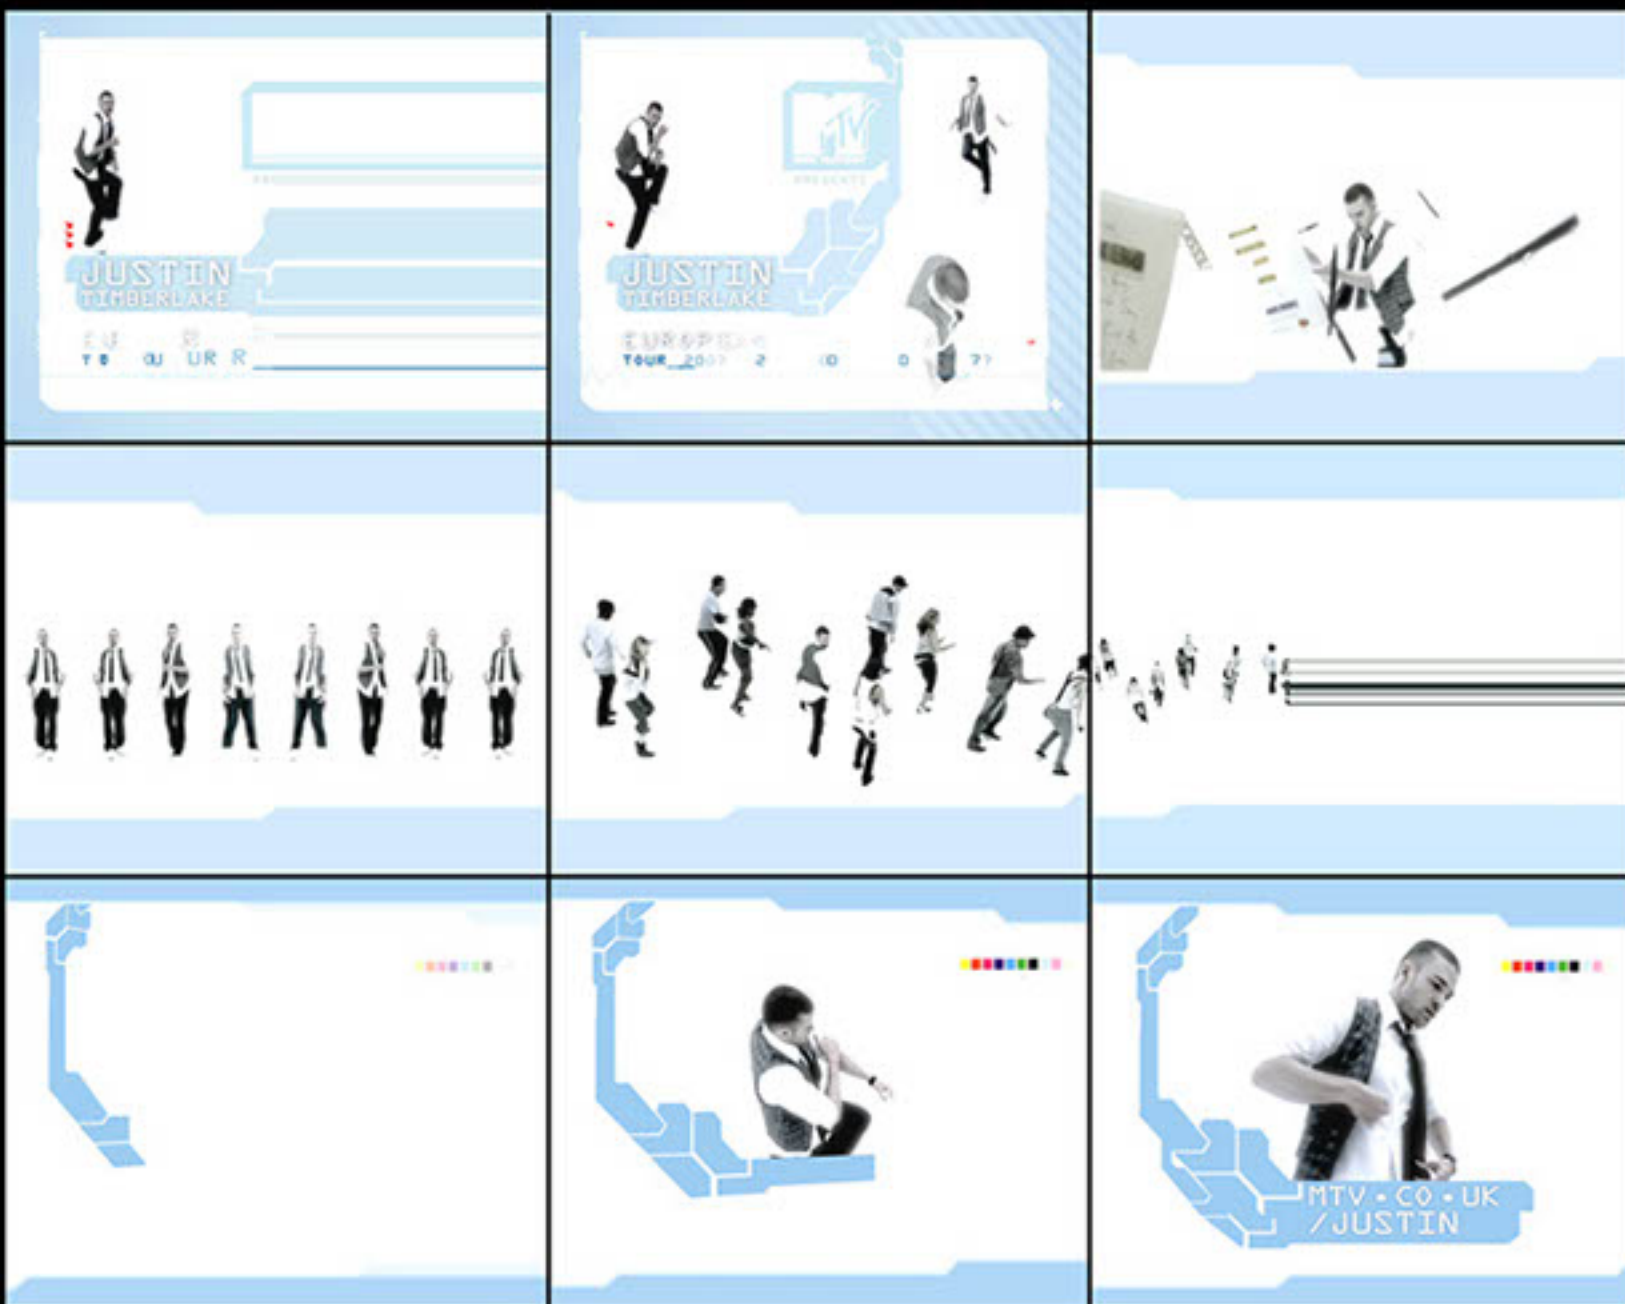

AMOEBA
CONCEPT+DIRECTION+DESIGN

MTV
JUSTIN TIMBERLAKE
TV+BROADCAST
DIRECTION+DESIGN